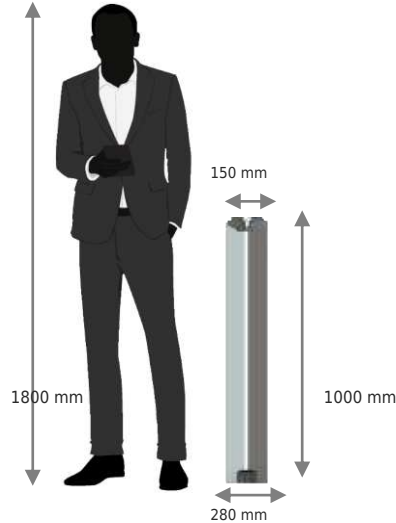

# LOUIS TELLIER STAINLESS STEEL HYGIENE STATION

NEW

Universal pedal-based hydroalcoholic gel dispenser

Contactless for foolproof hygiene!

- ✓ A folded 2D sheet metal assembly
- ✓ Matt finish, delivered with PVC protection
- ✓ Supplied without hydroalcoholic gel

- HYGIENIC : -Pedal = NO CONTACT
  - 100% INOX
  - Easy to clean
- CONVENIENT : -UNIVERSAL = fits all pump bottles
  - ADJUSTABLE
  - Screw lid closure system
  - Level indicator
- EASY OF USE : - WITHOUT EFFORT = movement 100% mechanical
- SECURED : -ANTI-THEFT
  - SOLID AND DURABLE
  - Ultra stable

References : SHPX: Hygiene station with stainless steel pedal

Basic rate : 189 € HT

Dimensions : L.28 x W.15 x H. 100 cm Weight: 7 to 8 kg

2 YEARS WARRANTY

-Available: JUNE -