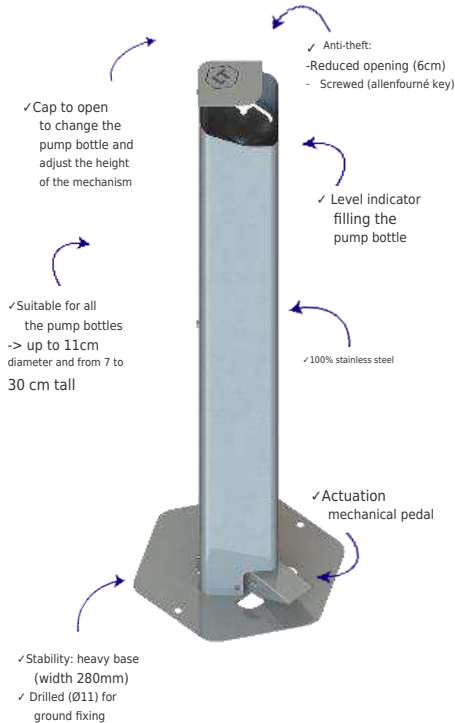

# LOUIS TELLIER STAINLESS STEEL HYGIENE STATION

NEW

Universal pedal-based hydroalcoholic gel dispenser

Contactless for foolproof hygiene!

- ✓ A folded 2D sheet metal assembly
- ✓ Matt finish, delivered with PVC protection
- ✓ Supplied without hydroalcoholic gel

- HYGIENIC : -Pedal = NO CONTACT
  - 100% INOX
  - Easy to clean
- CONVENIENT : -UNIVERSAL = fits all pump bottles
  - ADJUSTABLE
  - Screw lid closure system
  - Level indicator
- EASY OF USE : - WITHOUT EFFORT = movement 100% mechanical
- SECURED : -ANTI-THEFT
  - SOLID AND DURABLE
  - Ultra stable

References : SHPX: Hygiene station with stainless steel pedal

Basic rate : 189 € HT

Dimensions : L.28 x W.15 x H. 100 cm Weight: 7 to 8 kg

2 YEARS WARRANTY

-Available: JUNE -